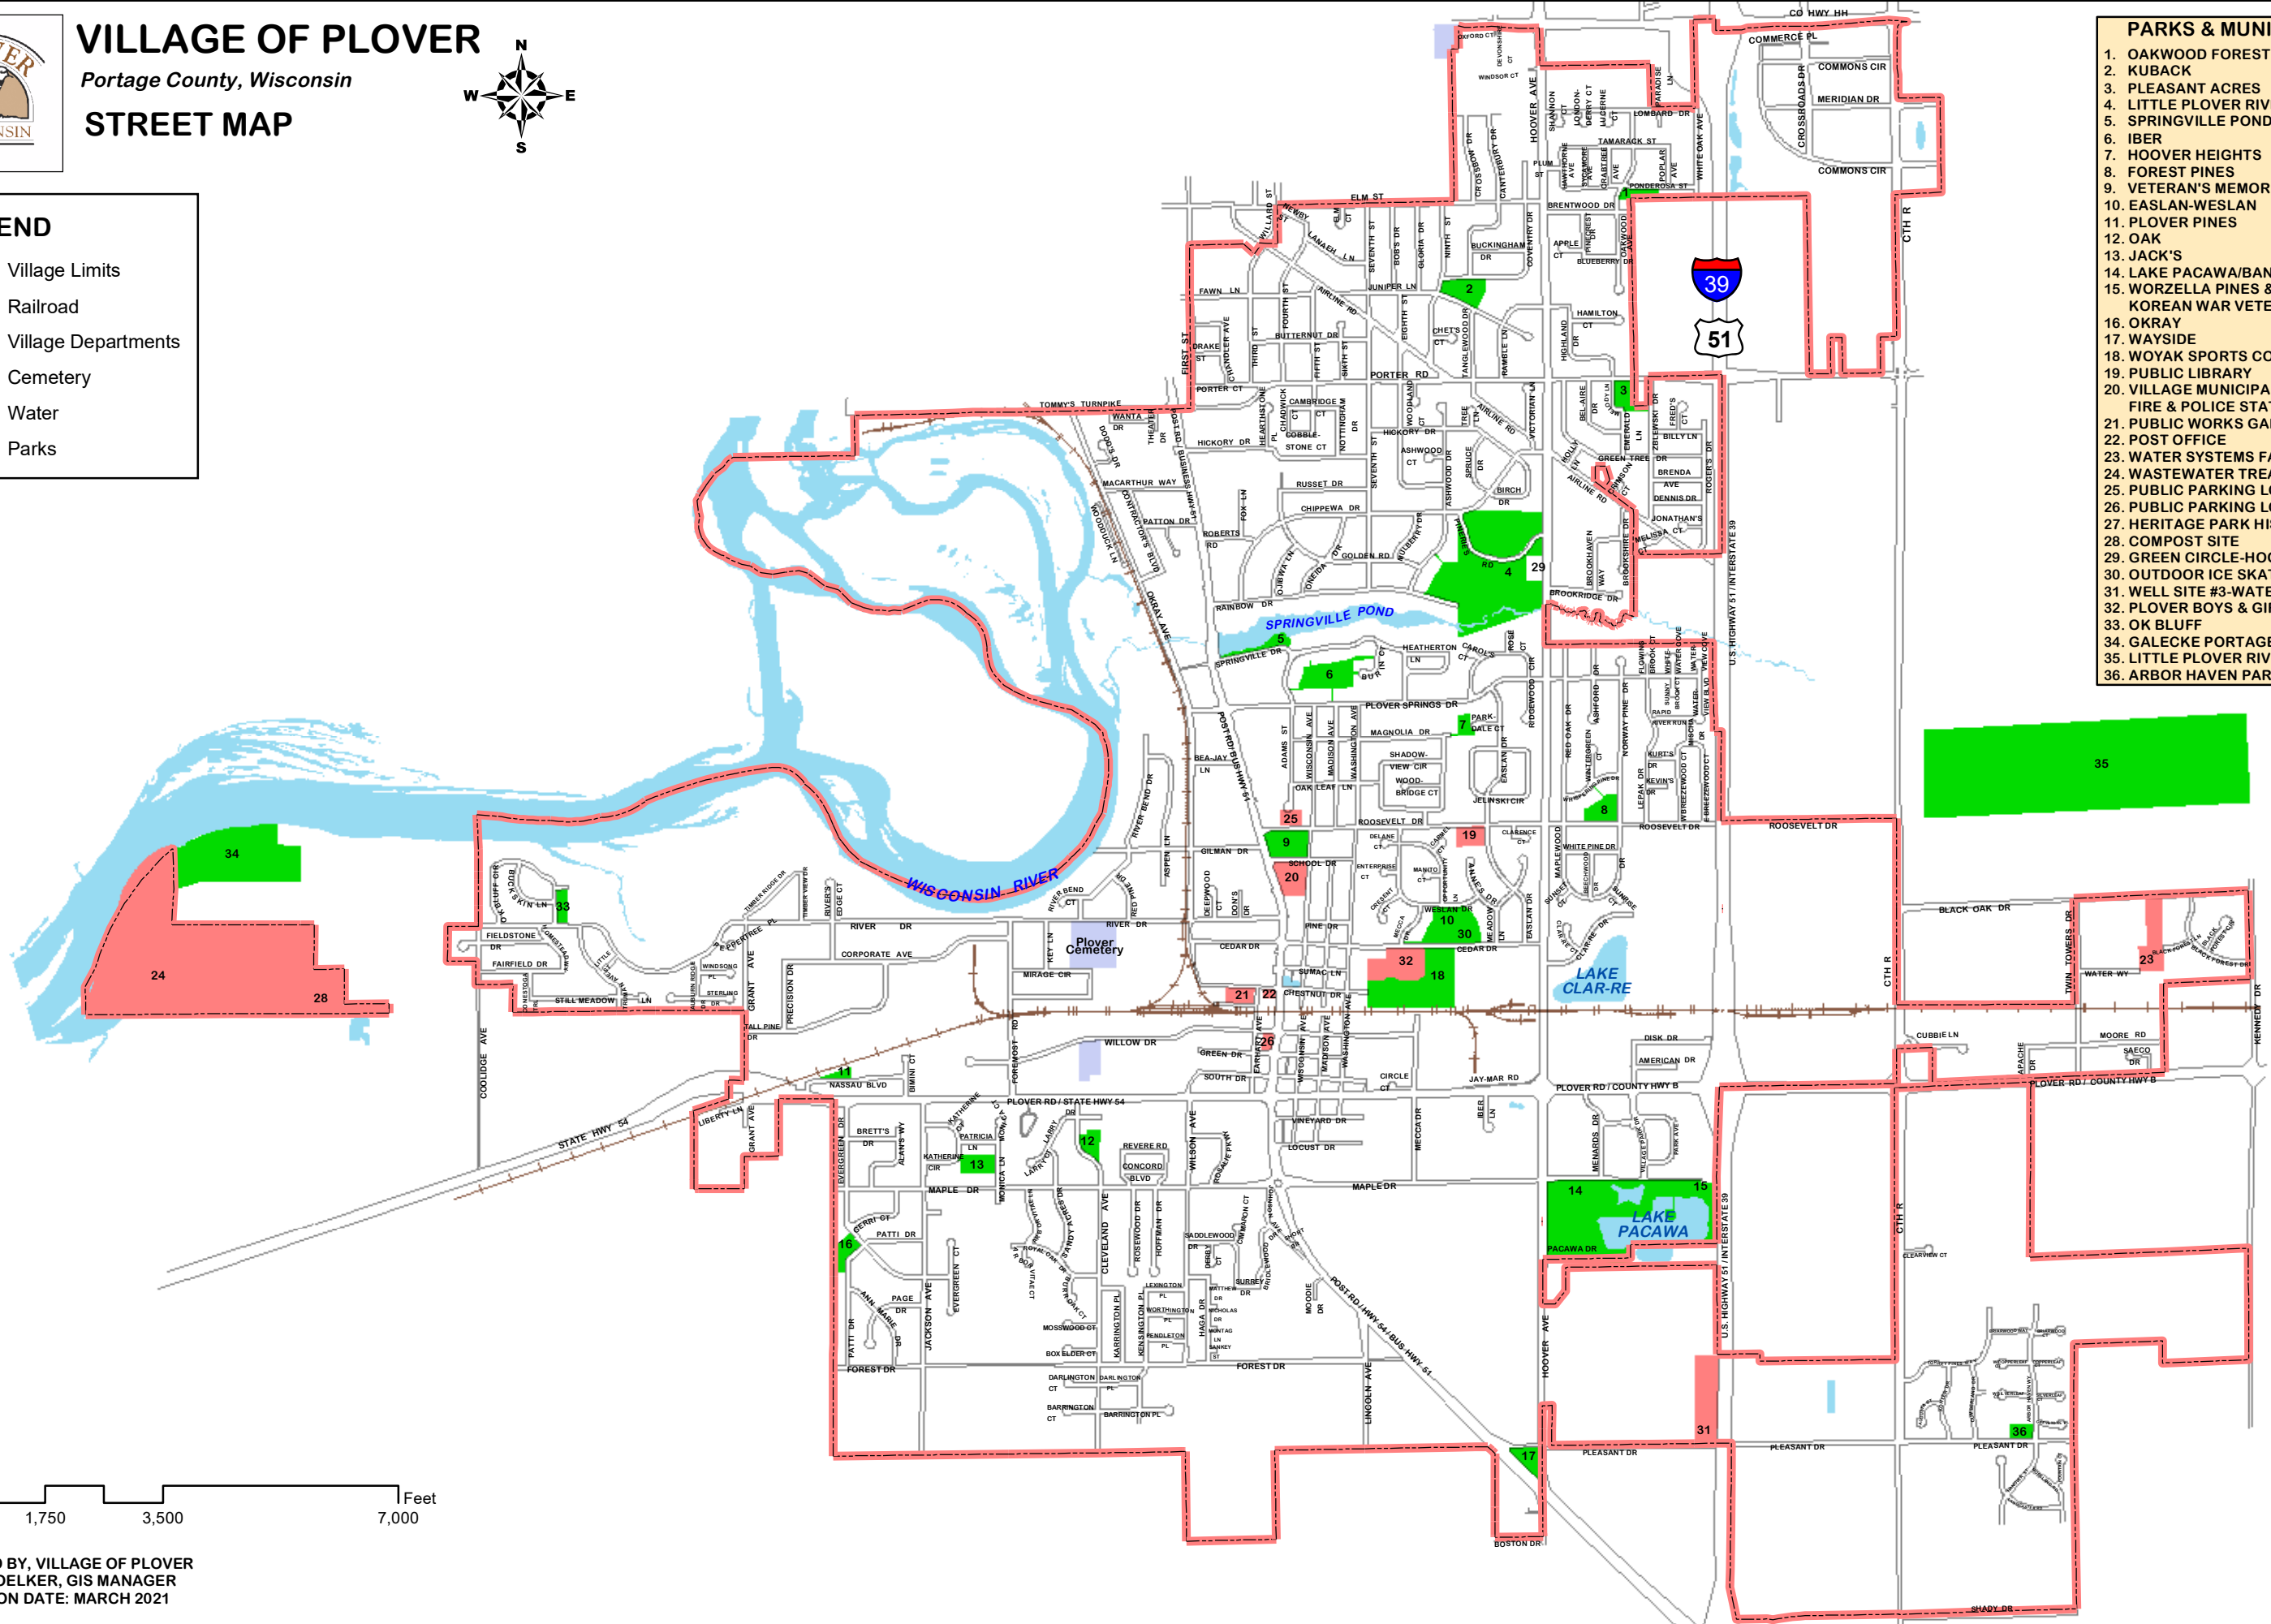

## STREET MAP

### LEGEND

- Village Limits
- Railroad
- Village Departments
- Cemetery
- Water
- Parks

### PARKS & MUNICIPAL SERVICES

1. OAKWOOD FOREST
2. KUBACK
3. PLEASANT ACRES
4. LITTLE PLOVER RIVER
5. SPRINGVILLE POND
6. IBER
7. HOOVER HEIGHTS
8. FOREST PINES
9. VETERAN'S MEMORIAL
10. EASLAN-WESLAN
11. PLOVER PINES
12. OAK
13. JACK'S
14. LAKE PACAWA/BAND SHELL/(LIONS CLUB)
15. WORZELLA PINES & KOREAN WAR VETERAN'S MEMORIAL
16. OKRAY
17. WAYSIDE
18. WOYAK SPORTS COMPLEX
19. PUBLIC LIBRARY
20. VILLAGE MUNICIPAL CENTER  
FIRE & POLICE STATIONS
21. PUBLIC WORKS GARAGE
22. POST OFFICE
23. WATER SYSTEMS FACILITY
24. WASTEWATER TREATMENT FACILITY
25. PUBLIC PARKING LOT
26. PUBLIC PARKING LOT
27. HERITAGE PARK HISTORICAL AREA
28. COMPOST SITE
29. GREEN CIRCLE-HOOVER AVE SEGMENT
30. OUTDOOR ICE SKATING RINK
31. WELL SITE #3-WATER FACILITY
32. PLOVER BOYS & GIRLS CLUB
33. OK BLUFF
34. GALECKE PORTAGE COUNTY PARK
35. LITTLE PLOVER RIVER CONSERVANCY AREA
36. ARBOR HAVEN PARK