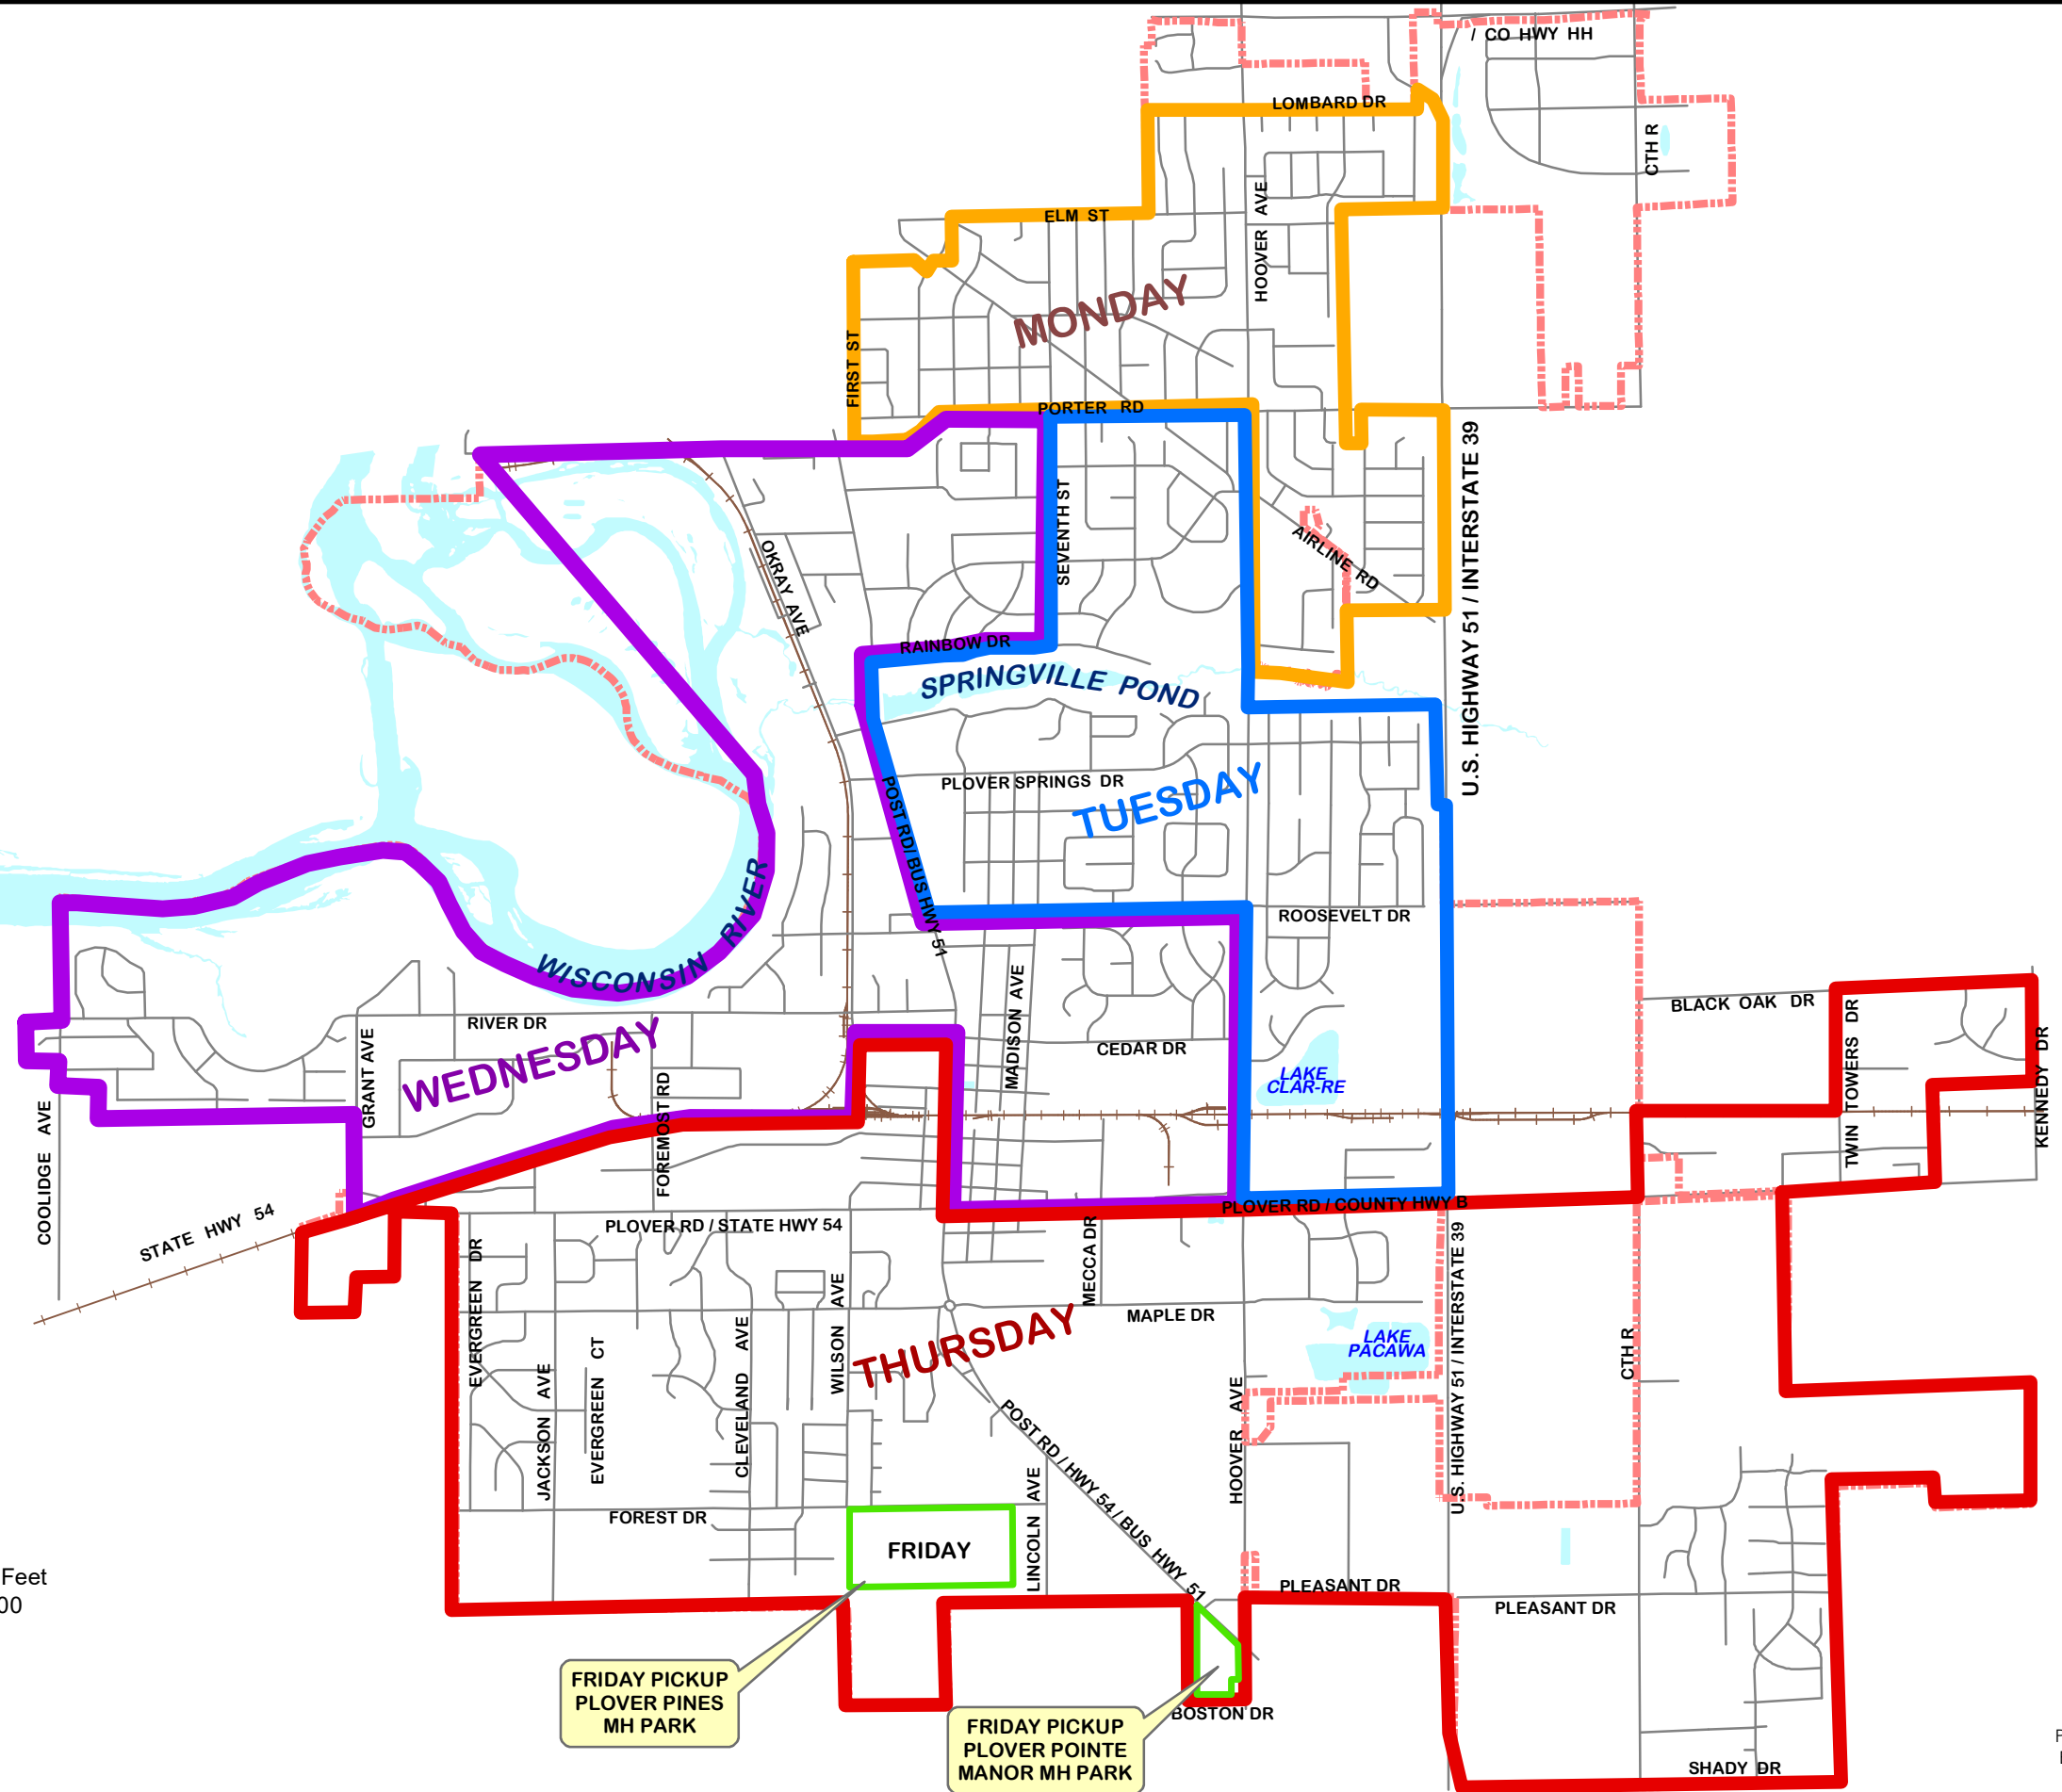

VILLAGE OF PLOVER - REFUSE/RECYCLING PICKUP SCHEDULE MAP

LEGEND

- = MONDAY
- = TUESDAY
- = WEDNESDAY
- = THURSDAY
- = FRIDAY

FRIDAY PICKUP
PLOVER PINES
MH PARK

FRIDAY PICKUP
PLOVER POINTE
MANOR MH PARK

FOR INFORMATION OR QUESTIONS
REGARDING THIS SCHEDULE,
PLEASE CONTACT WASTE MANAGEMENT
-WISCONSIN RAPIDS
1-800-262-3101

PRODUCED BY, VILLAGE OF PLOVER
BRENDA BEMOWSKI, GIS MANAGER
PRODUCTION DATE: MARCH 2023