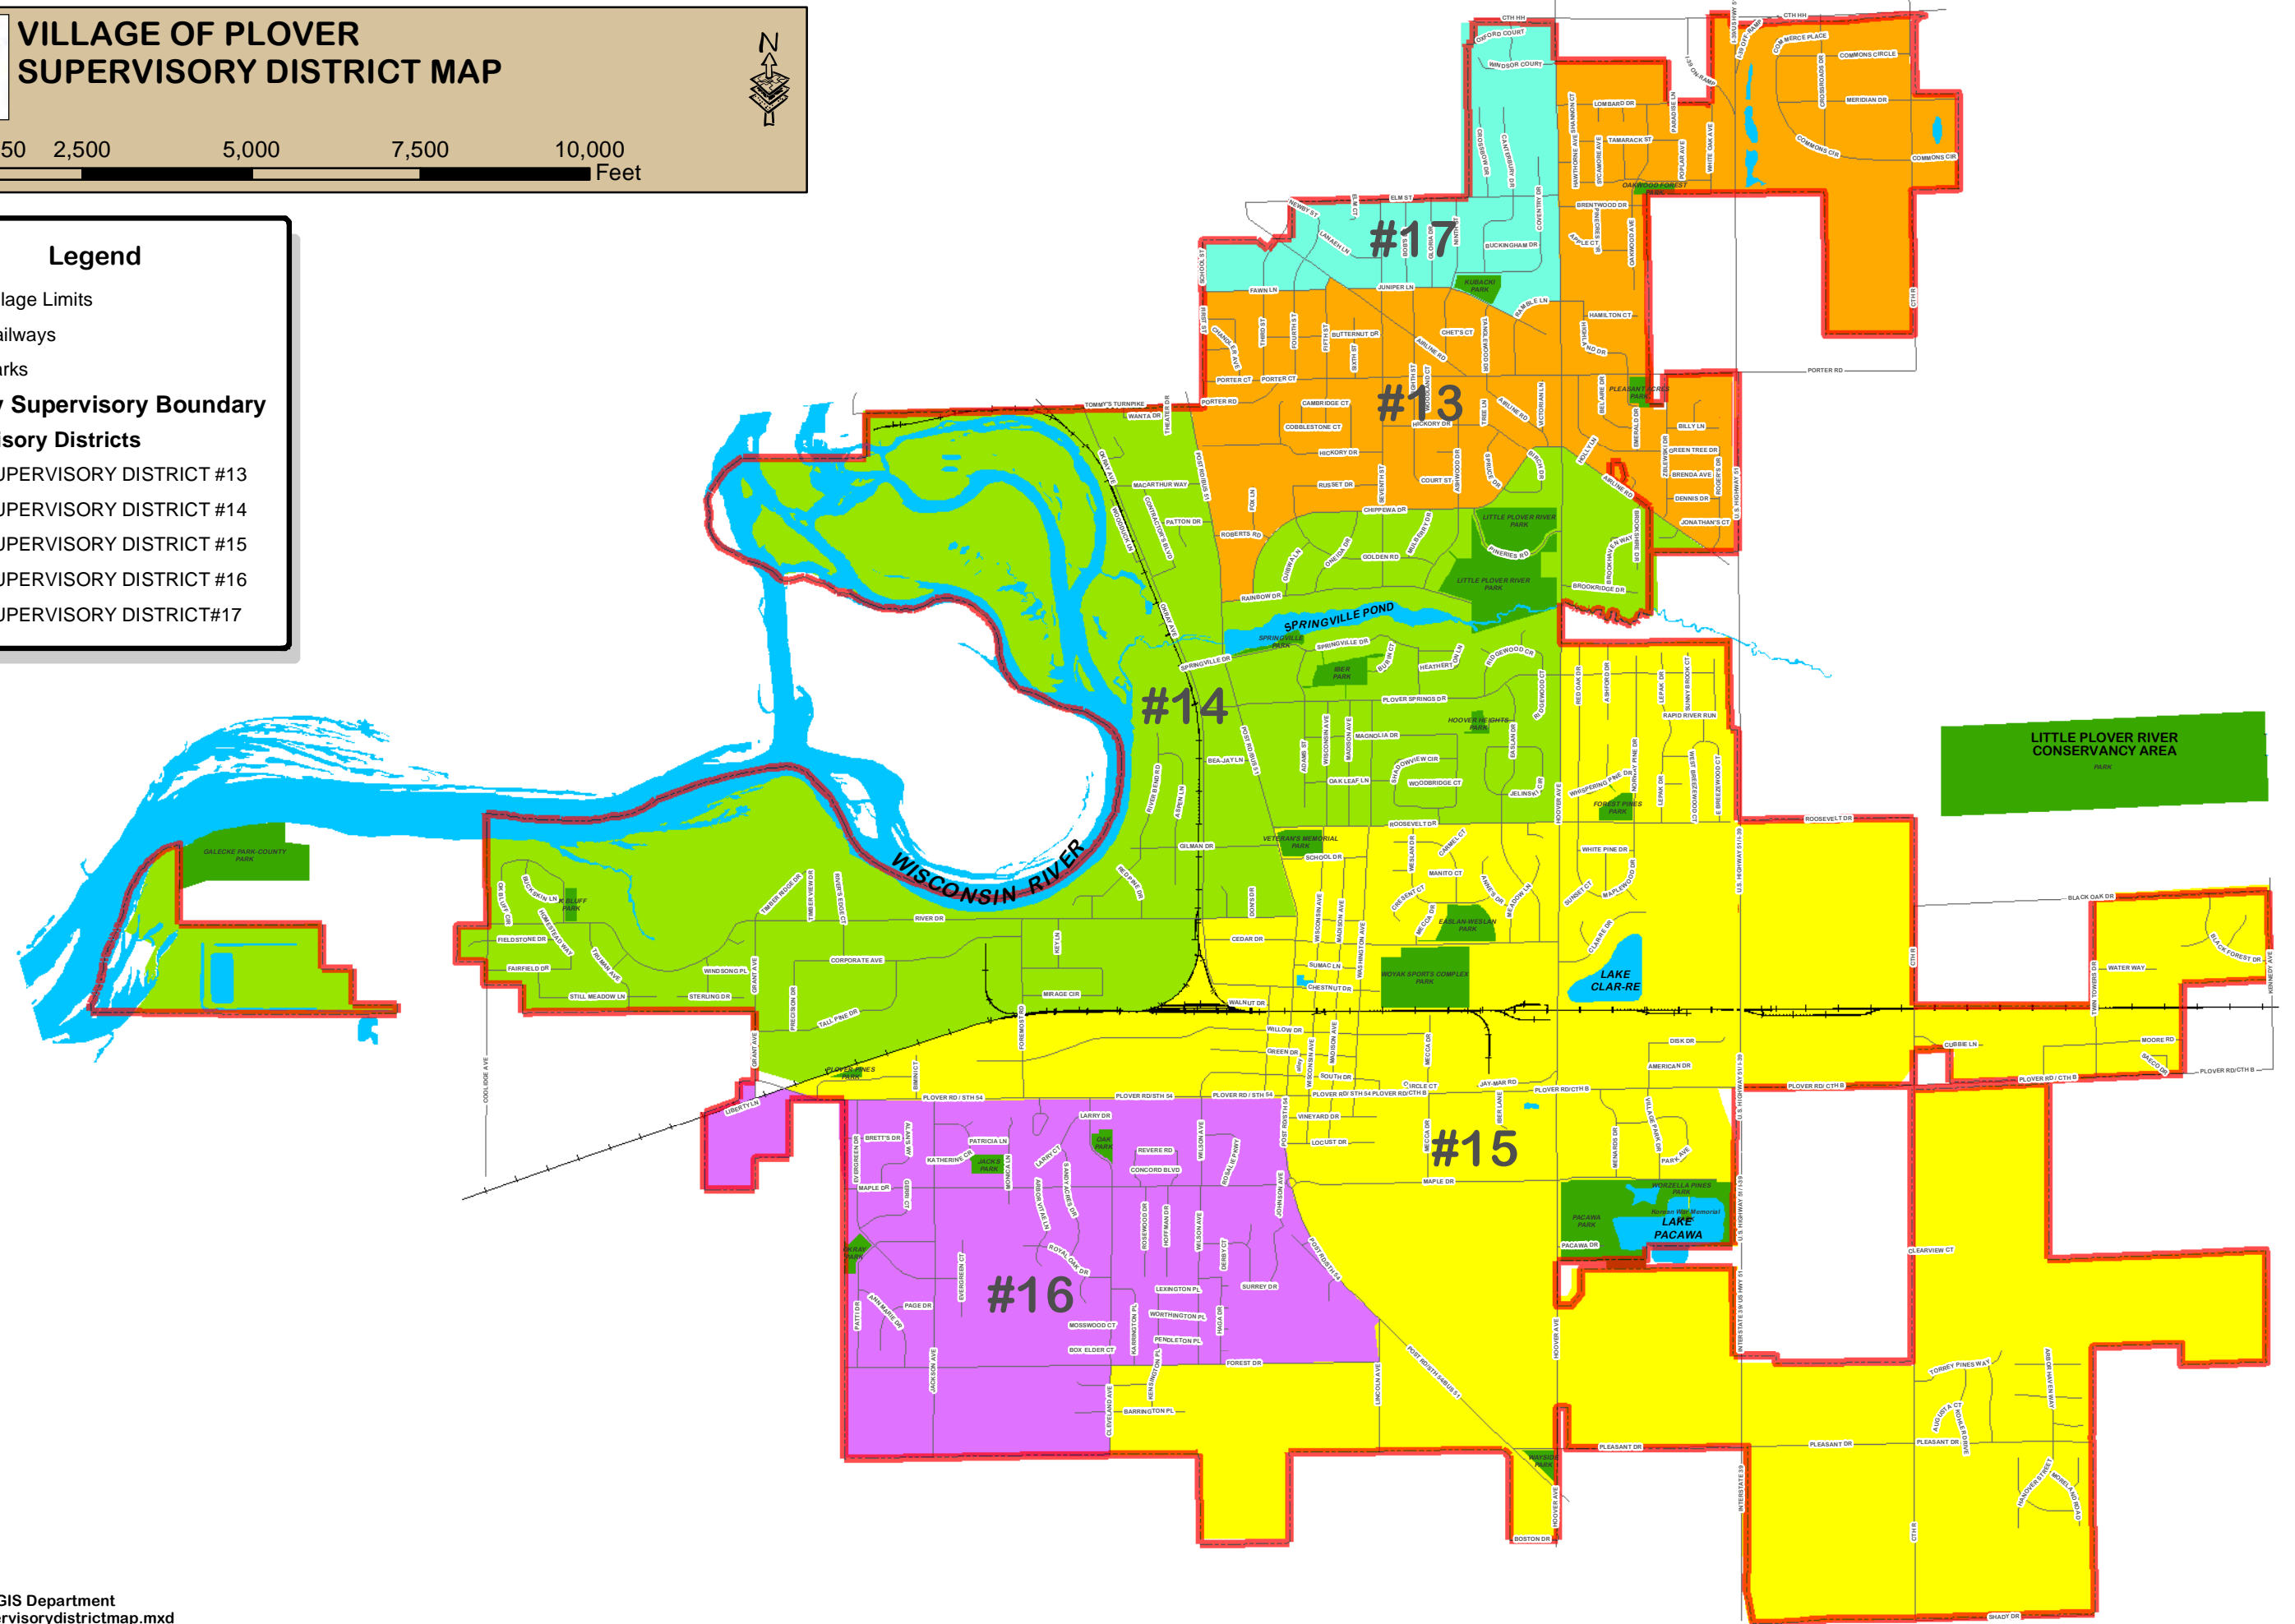

VILLAGE OF PLOVER SUPERVISORY DISTRICT MAP

Legend

- Village Limits
- Railways
- Parks

County Supervisory Boundary Supervisory Districts

- SUPERVISORY DISTRICT #13
- SUPERVISORY DISTRICT #14
- SUPERVISORY DISTRICT #15
- SUPERVISORY DISTRICT #16
- SUPERVISORY DISTRICT #17

LITTLE PLOVER RIVER
CONSERVANCY AREA